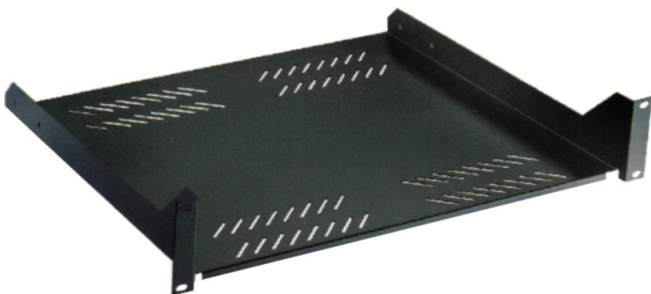

19 inch Metal Shelf

Description	Part Number
19 inch Metal Shelf (Depth 280 mm)	AR19MS-280-BK
19 inch Metal Shelf (Depth 400 mm)	AR19MS-400-BK