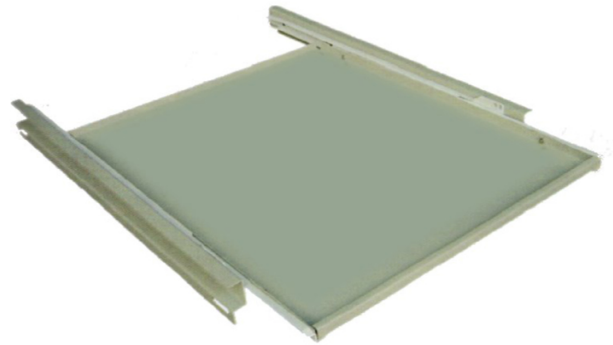

19 inch Sliding Metal Shelf

Description	Part Number
19 inch Sliding Metal Shelf (600 x 600 mm) Black	AR19SMS-66-BK
19 inch Sliding Metal Shelf (600 x 800 mm) Black	AR19SMS-68-BK
19 inch Sliding Metal Shelf (600 x 1000 mm) Black	AR19SMS-610-BK
19 inch Sliding Metal Shelf (600 x 600 mm) Grey	AR19SMS-66-GY
19 inch Sliding Metal Shelf (600 x 800 mm) Grey	AR19SMS-68-GY
19 inch Sliding Metal Shelf (600 x 1000 mm) Grey	AR19SMS-610-GY